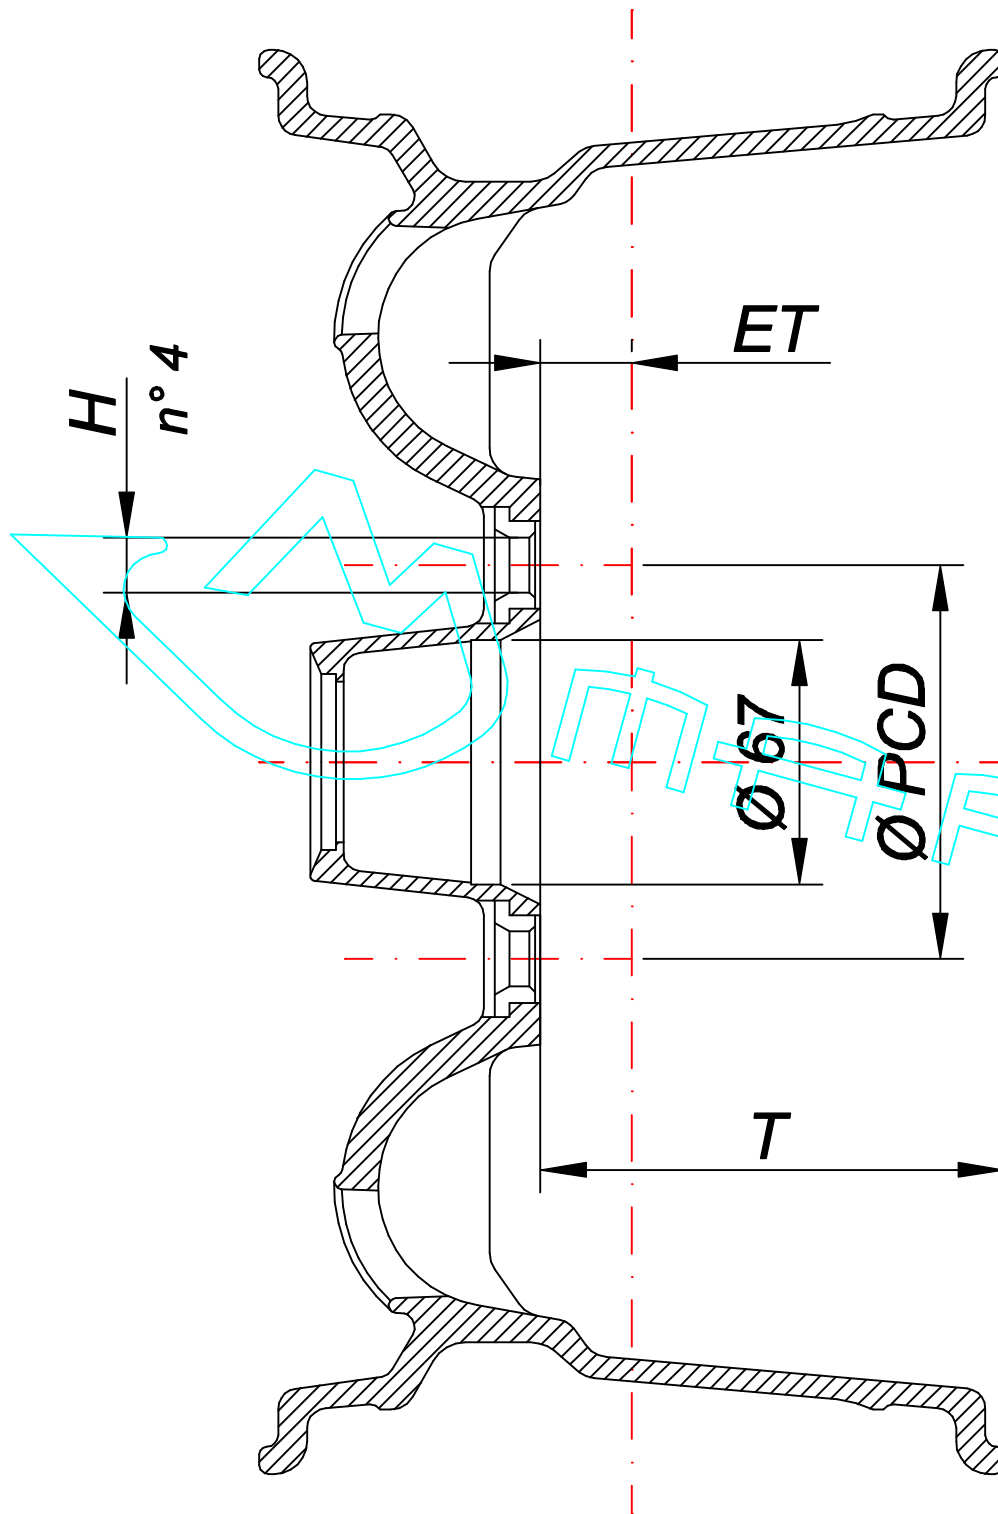

ALFA ROMEO GTA 7 X14"

SIZE	ET	T	PCD	H
7x14	-25	127	Ø108	Ø15

MARVIC WHEELS SRL.

Via Gallarate, 4- 21020 Brunello (VA)

DATE: 03/05/2013 - APPROVAL SIGNATURE P.Sturla

This drawing is of exclusive property of MARVIC WHEELS SRL.
Any reproduction or transfer to a third part is strictly forbidden.

DRAWING NOT IN SCALE.
VALID FOR DIMENSIONS ONLY.

CODE: