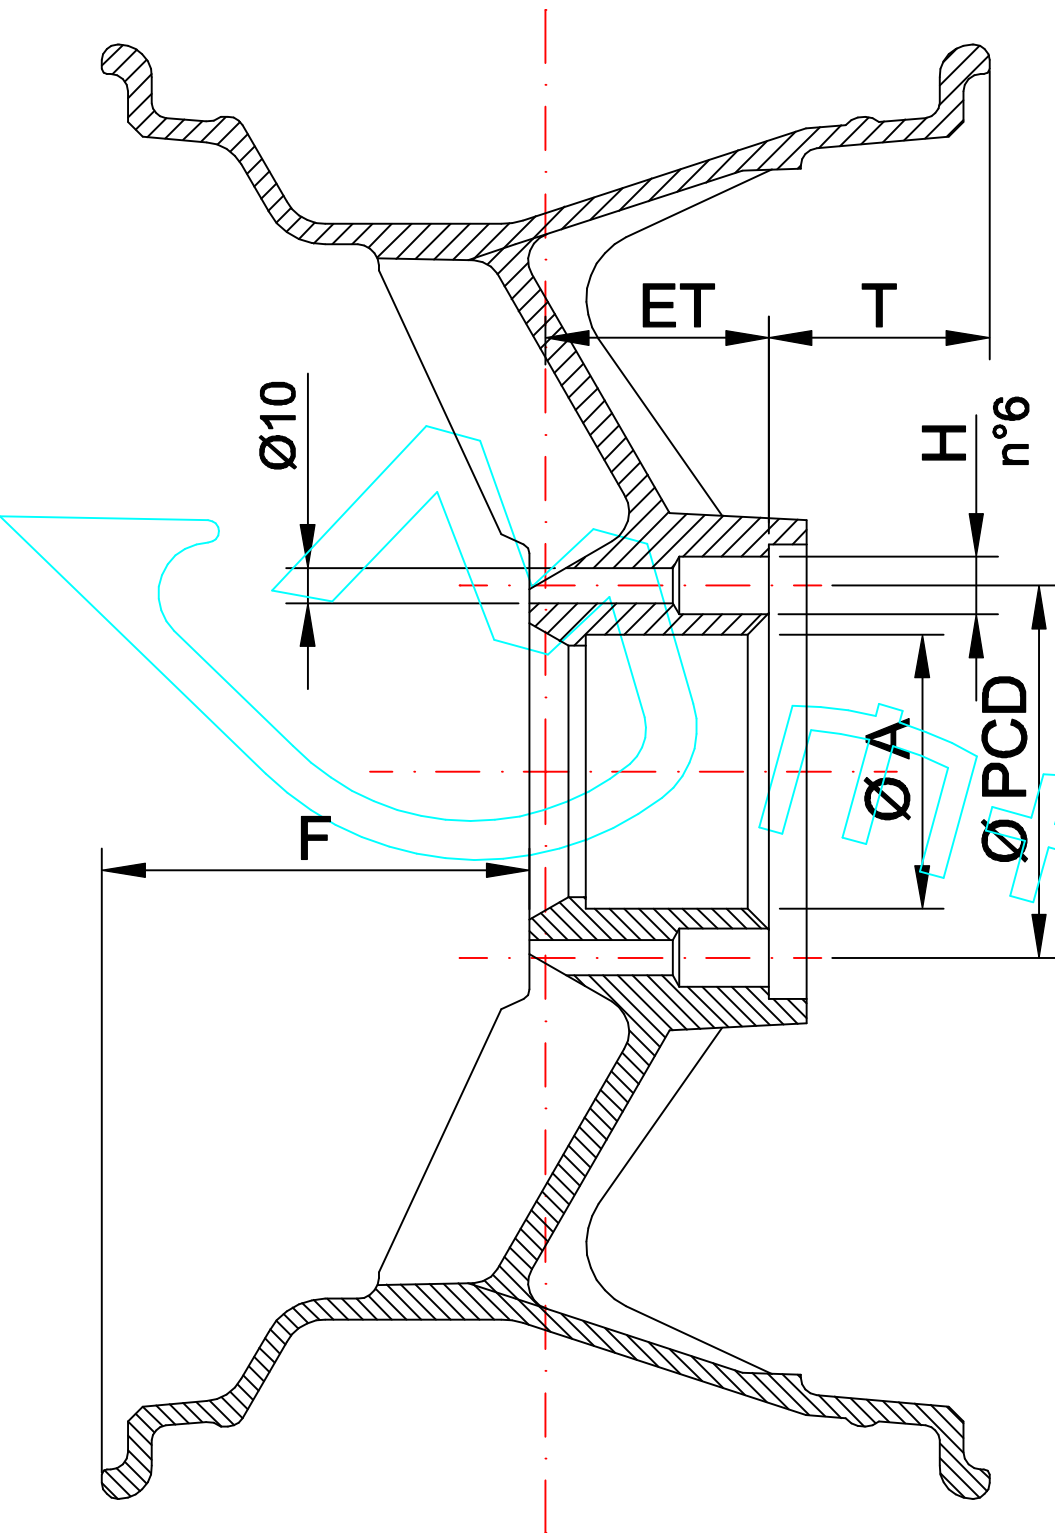

LOLA T70 Mk1/2 - Mk3 - Mk3b

	SIZE	A	ET	T	PCD	H	F
Mk1/2	8 x15	Ø 80	48.5	63.5	Ø 108	Ø 16.6	94.5
Mk1/2	10x15	Ø 80	22.8	115	Ø 108	Ø 16.6	94.5
Mk3	9 x15	Ø 79.5	64.8	64	Ø 108	Ø 16.6	124.1
Mk3	12x15	Ø 79.5	54.6	112.3	Ø 108	Ø 16.6	149.5
Mk3b	10,5 x15	Ø 70	-15	158	Ø 108	Ø 16.6	63
Mk3b	16,75x15	Ø 70	60	162.3	Ø 108	Ø 16.6	172.3

MARVIC WHEELS SRL.

Via Gallarate, 4- 21020 Brunello (VA)

DATE: 03/05/2013 - APPROVAL SIGNATURE P.Sturla

This drawing is of exclusive property of MARVIC WHEELS SRL.
Any reproduction or transfer to a third part is strictly forbidden.

DRAWING NOT IN SCALE.
VALID FOR DIMENSIONS ONLY.

CODE: