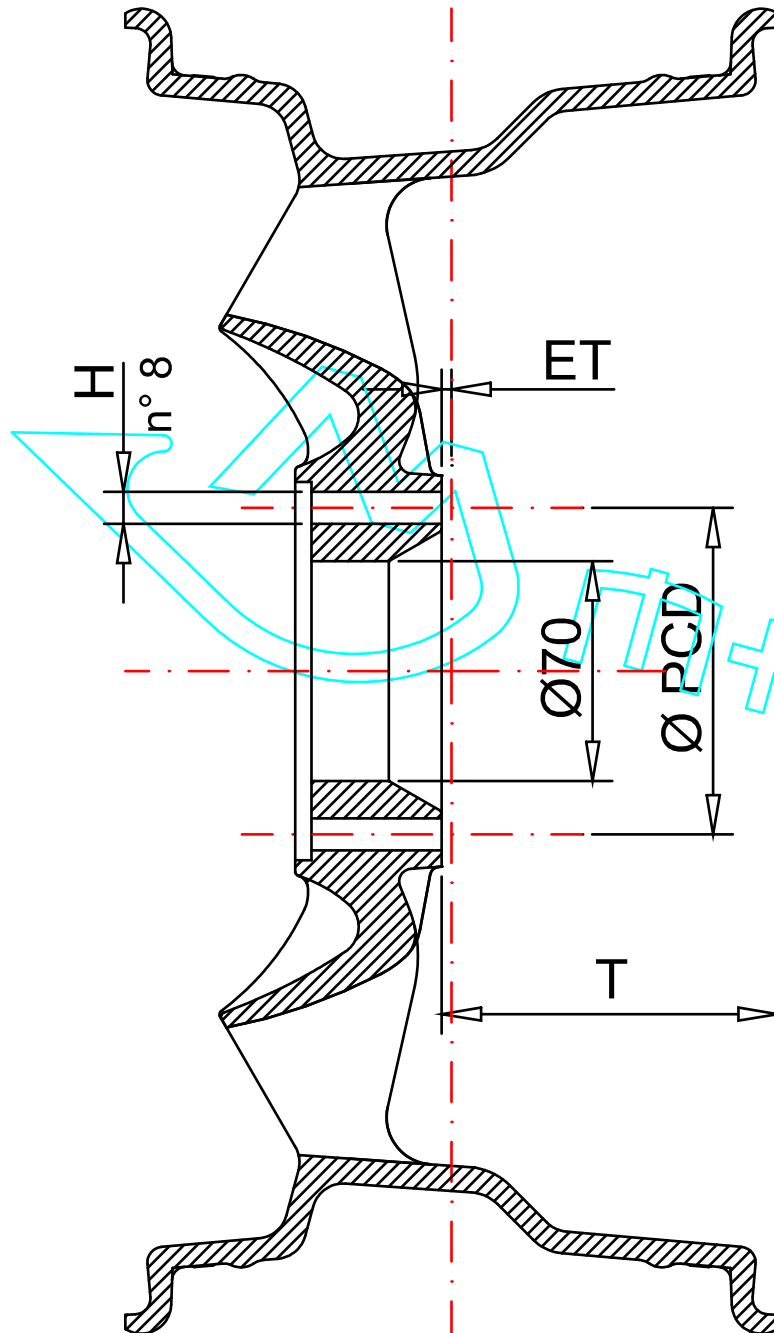

MIURA SV - P400 - P400S

SIZE	ET	T	PCD	H
7 x15	-3.1	107	Ø 104	Ø 10.2
7,5 x15	3.2	107	Ø 104	Ø 10.2
9 x15	22.3	107	Ø 104	Ø 10.2

MARVIC WHEELS SRL. Via Gallarate, 4- 21020 Brunello (VA)	DRAWING NOT IN SCALE. VALID FOR DIMENSIONS ONLY.
	DATE: 12/11/2015 - APPROVAL SIGNATURE P.Shurta This drawing is of exclusive property of MARVIC WHEELS SRL. Any reproduction or transfer to a third part is strictly forbidden.
CODE:	