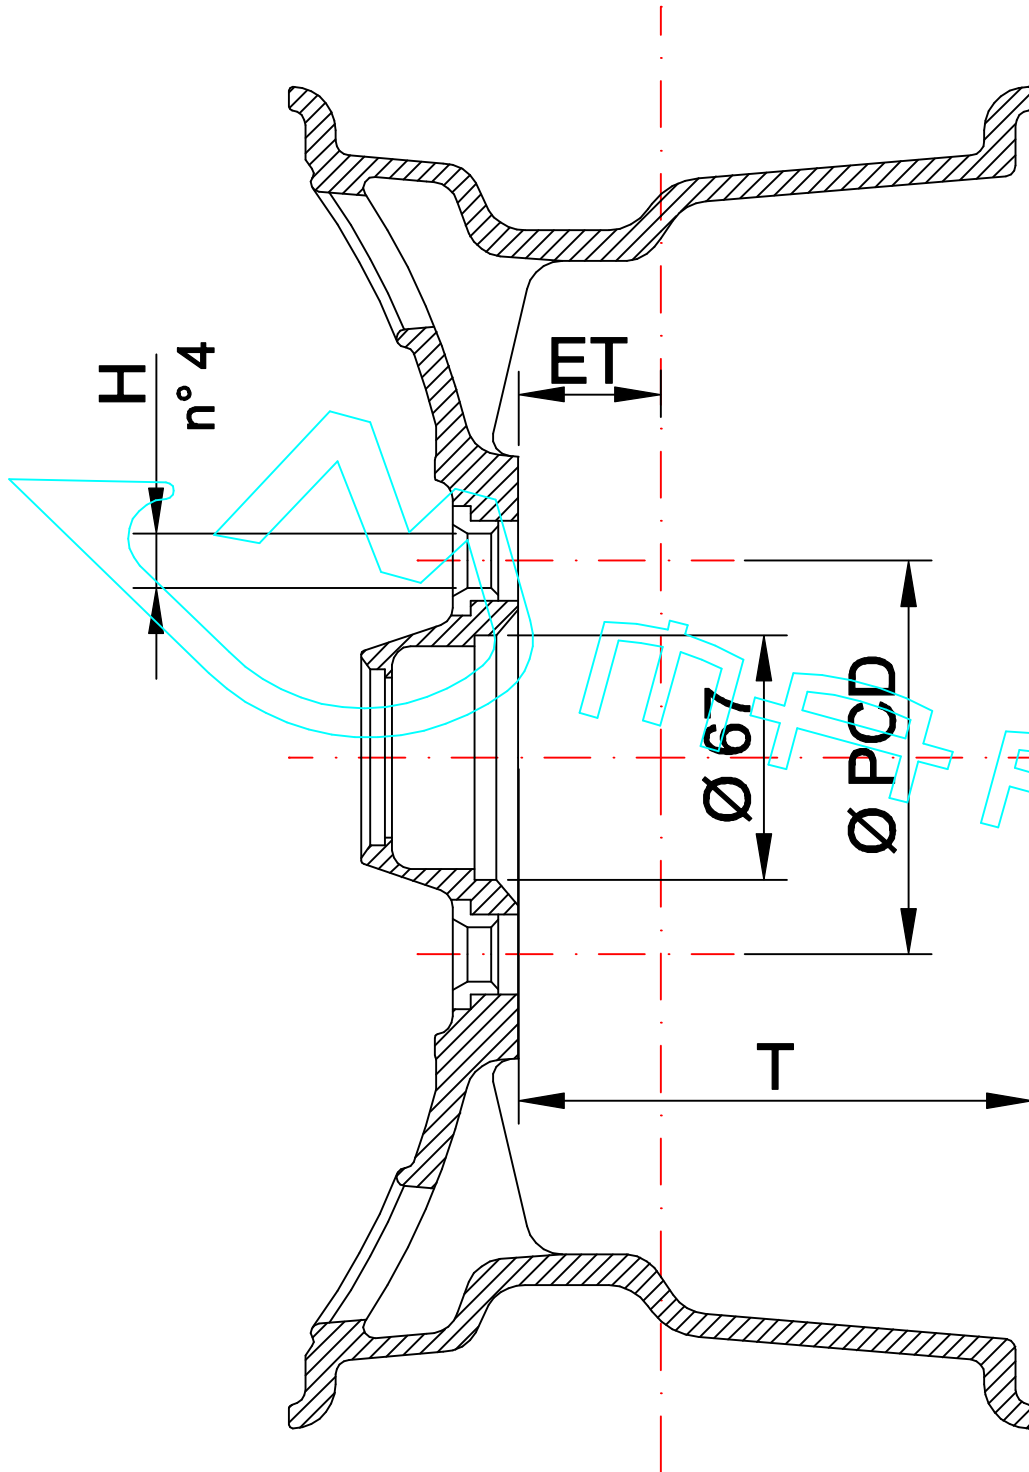

ALFA ROMEO TZ2 6-7 x13"

SIZE	ET	T	PCD	H
6x13	-26.4	115.6	Ø 108	Ø 15
7x13	-39.1	141	Ø 108	Ø 15

MARVIC WHEELS SRL.

Via Gallarate, 4- 21020 Brunello (VA)

DATE: 03/05/2013 - APPROVAL SIGNATURE P.Sturla

This drawing is of exclusive property of MARVIC WHEELS SRL.
Any reproduction or transfer to a third part is strictly forbidden.

DRAWING NOT IN SCALE.
VALID FOR DIMENSIONS ONLY.

CODE: